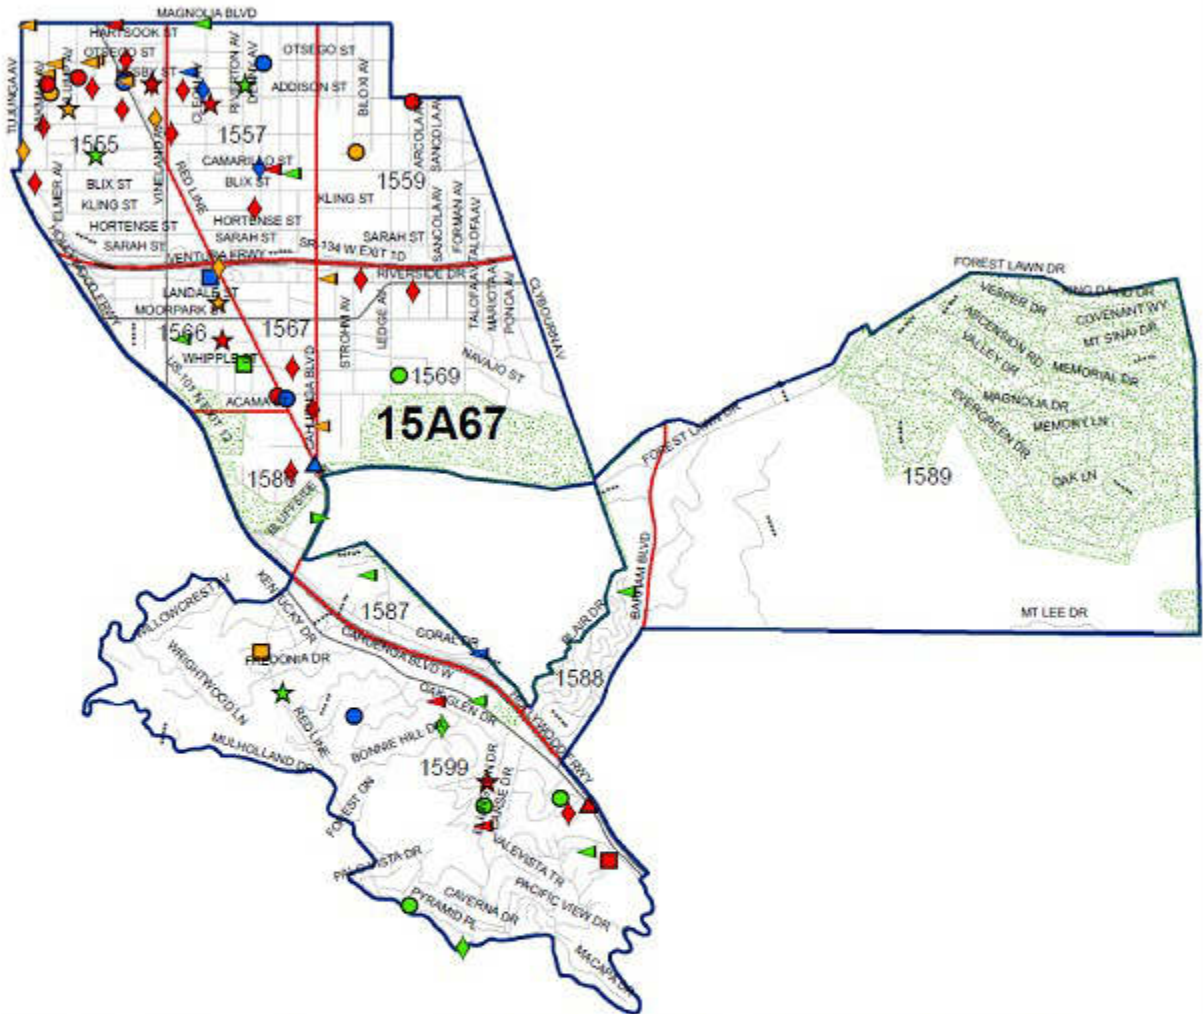

JANUARY 2015

North Hollywood Area Basic Car 15A67 - Part I Crimes January 1 through January 31, 2015

SLO - Officer Benavidez

Watch 2 = AM2/PM1 = 0600 to 1759   Watch 3 = PM2/AM1 = 1800 to 0559
AM1 = 0000 to 0559   AM2 = 0600 to 1159   PM1 = 1200 to 1759   PM2 = 1800 to 2359

- AGG = Aggravated assaults, battery, domestic violence etc.
- ♦ BTFV = Burglary/Theft from Motor Vehicles (car break-ins)
- BURG = Burglaries, residences and commercial businesses being broken into
- ★ GTA = Grand Theft Auto (Stolen cars)
- ▲ ROBB = Robbery (a theft committed by force or fear)
- ◀ THEFT = Petty theft.