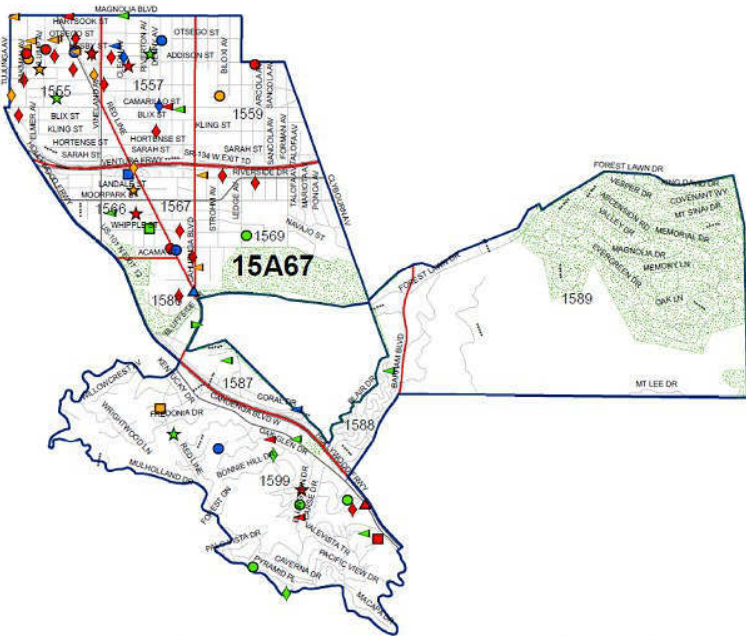

JANUARY 2015

North Hollywood Area Basic Car 15A67 - Part I Crimes January 1 through January 31, 2015

- AGG = Aggravated assaults, battery, domestic violence etc.
- ♦ BTFV = Burglary/Theft from Motor Vehicles (car break-ins)
- BURG = Burglaries, residences and commercial businesses being broken into
- ★ GTA = Grand Theft Auto (Stolen cars)
- ▲ ROBB = Robbery (a theft committed by force or fear)
- ◄ THEFT = Petty theft.