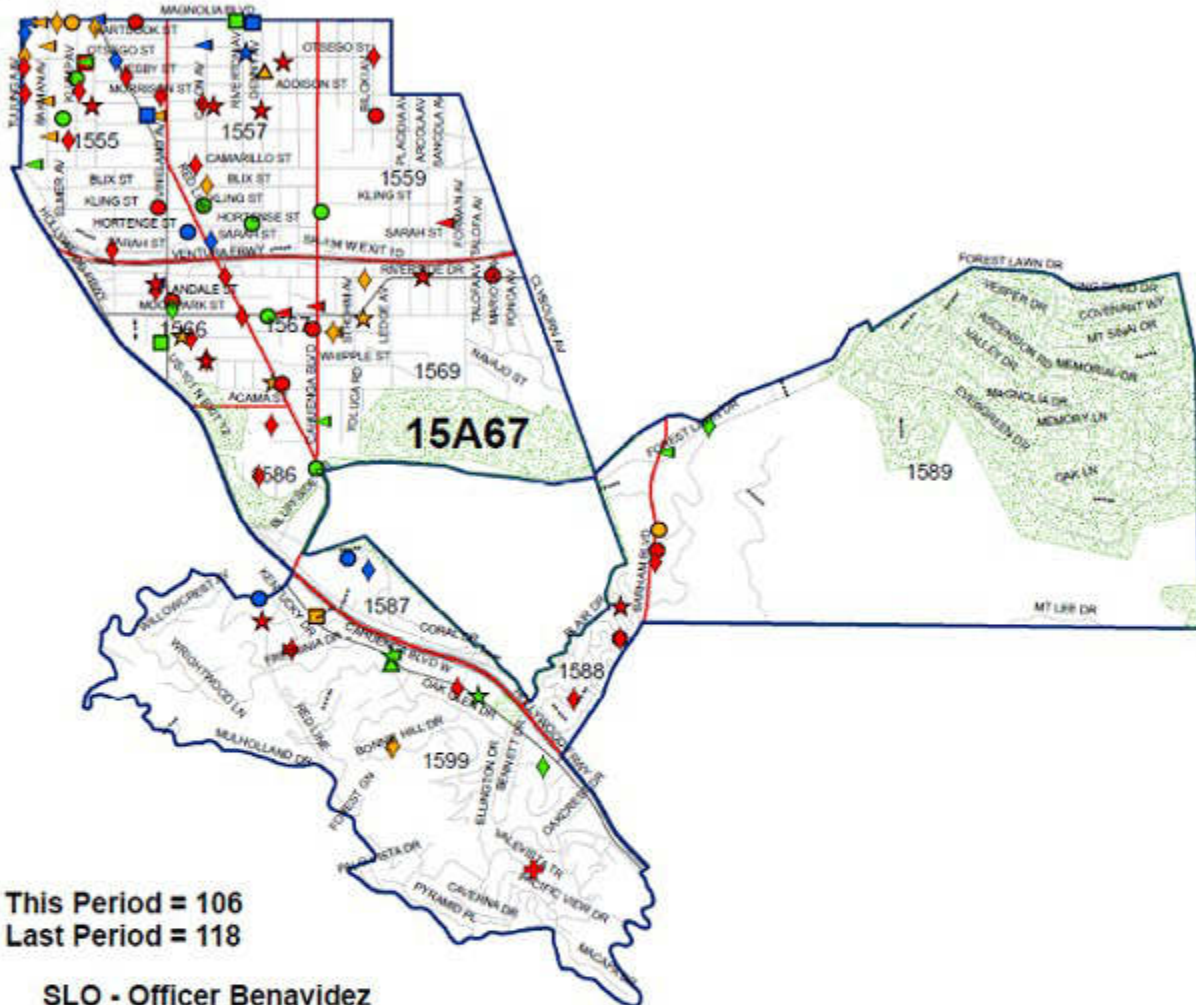

This Period = 112
Last Period = 90

SLO - Officer Benavidez

Watch 2 = AM2/PM1 = 0600 to 1759 Watch 3 = PM2/AM1 = 1800 to 0559
AM1 = 0000 to 0559 AM2 = 0600 to 1159 PM1 = 1200 to 1759 PM2 = 1800 to 2359

- AGG = Aggravated assaults, battery, domestic violence etc.
- ◆ BTFV = Burglary/Theft from Motor Vehicles (car break-ins)
- BURG = Burglaries, residences and commercial businesses being broken into
- ★ GTA = Grand Theft Auto (Stolen cars)
- ▲ ROBB = Robbery (a theft committed by force or fear)
- ◄ THEFT = Petty theft.

SEPTEMBER 2016

North Hollywood Area Basic Car 15A67--Part I Crimes September 1-tl

This Period = 106
Last Period = 118

SLO - Officer Benavidez

Watch 2 = AM2/PM1 = 0600 to 1759 Watch 3 = PM2/AM1 = 1800 to 0559
AM1 = 0000 to 0559 AM2 = 0600 to 1159 PM1 = 1200 to 1759 PM2 = 1800 to 2359