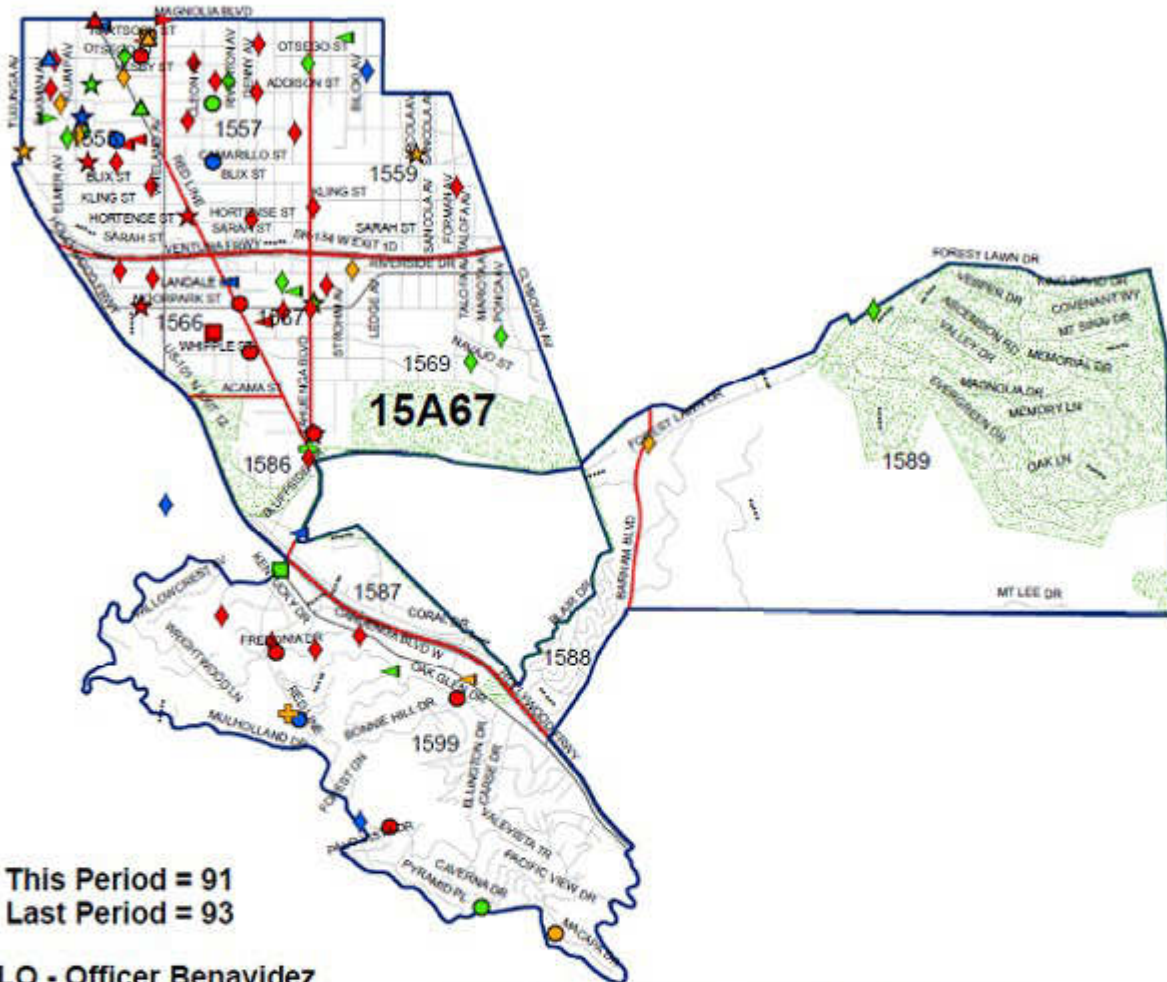

NOVEMBER 2015

North Hollywood Area Basic Car 15A67 - Part I Crimes November 1 through November 31, 2015

Watch 2 = AM2/PM1 = 0600 to 1759   Watch 3 = PM2/AM1 = 1800 to 0559
AM1 = 0000 to 0559   AM2 = 0600 to 1159   PM1 = 1200 to 1759   PM2 = 1800 to 2359

- AGG = Aggravated assaults, battery, domestic violence etc.
- BTFV = Burglary/Theft from Motor Vehicles (car break-ins)
- BURG = Burglaries, residences and commercial businesses being broken into
- ★ GTA = Grand Theft Auto (Stolen cars)
- ▲ ROBB = Robbery (a theft committed by force or fear)
- ◄ THEFT = Petty theft.