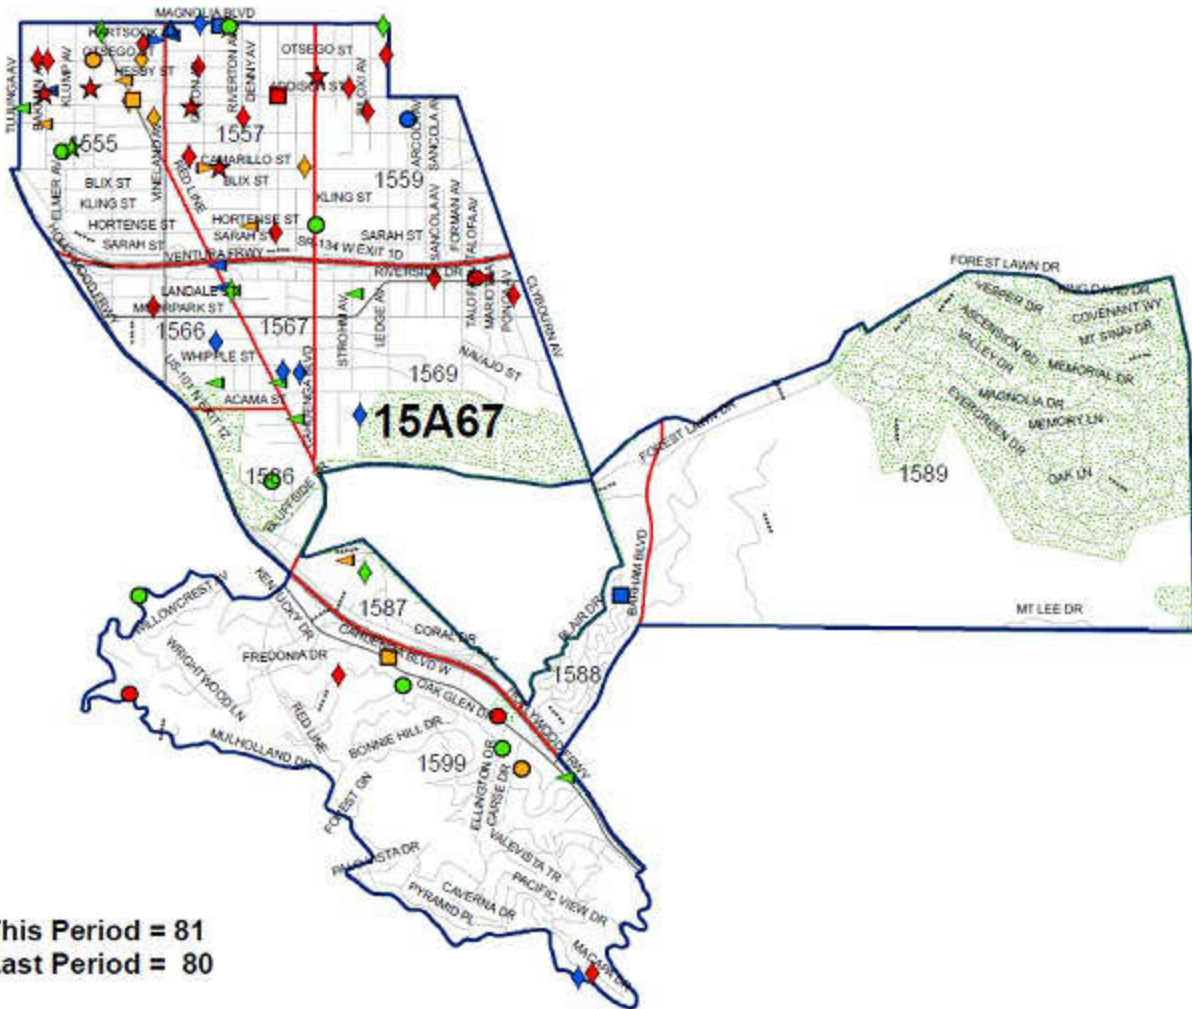

FEBRUARY 2015

North Hollywood Area Basic Car 15A67 - Part I Crimes February 1 through February 28, 2015

This Period = 81
Last Period = 80

SLO - Officer Benavidez

Watch 2 - AM2/PM1 = 0600 to 1759
Watch 3 = PM2/AM1 = 1800 to 0559
AM1 - 0000 to 0559   AM2 - 0600 to 1159   PM1 - 1200 to 1759   PM2 - 1800 to 2359

- AGG = Aggravated assaults, battery, domestic violence etc.
- BTFV = Burglary/Theft from Motor Vehicles (car break-ins)
- BURG = Burglaries, residences and commercial businesses being broken into
- ★ GTA = Grand Theft Auto (Stolen cars)
- ▲ ROBB = Robbery (a theft committed by force or fear)
- ◀ THEFT = Petty theft.