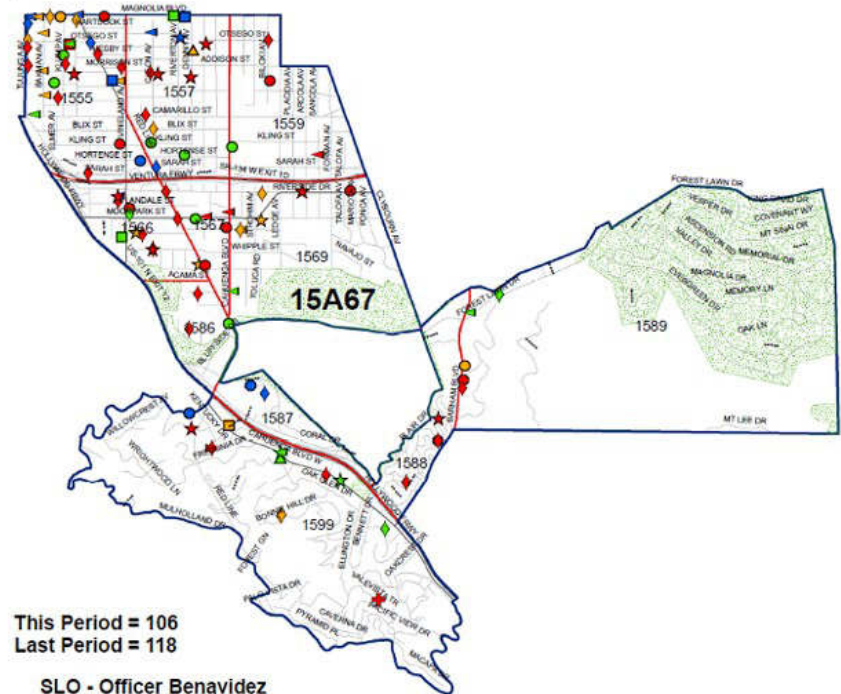

This Period = 74
Last Period = 80

SLO - Officer Benavidez

Watch 2 = AM2/PM1 = 0600 to 1759
AM1 = 0000 to 0559 AM2 = 0600 to 1159
Watch 3 = PM2/AM1 = 1800 to 0559
PM1 = 1200 to 1759 PM2 = 1800 to 2359

- AGG = Aggravated assaults, battery, domestic violence etc.
- ◆ BTFV = Burglary/Theft from Motor Vehicles (car break-ins)
- BURG = Burglaries, residences and commercial businesses being broken into
- ★ GTA = Grand Theft Auto (Stolen cars)
- ▲ ROBB = Robbery (a theft committed by force or fear)
- ◄ THEFT = Petty theft.

SEPTEMBER 2016

North Hollywood Area Basic Car 15A67 - Part I Crimes September 1 through September 30, 2016

This Period = 106
Last Period = 118

SLO - Officer Benavidez

Watch 2 = AM2/PM1 = 0600 to 1759
AM1 = 0000 to 0559 AM2 = 0600 to 1159
Watch 3 = PM2/AM1 = 1800 to 0559
PM1 = 1200 to 1759 PM2 = 1800 to 2359