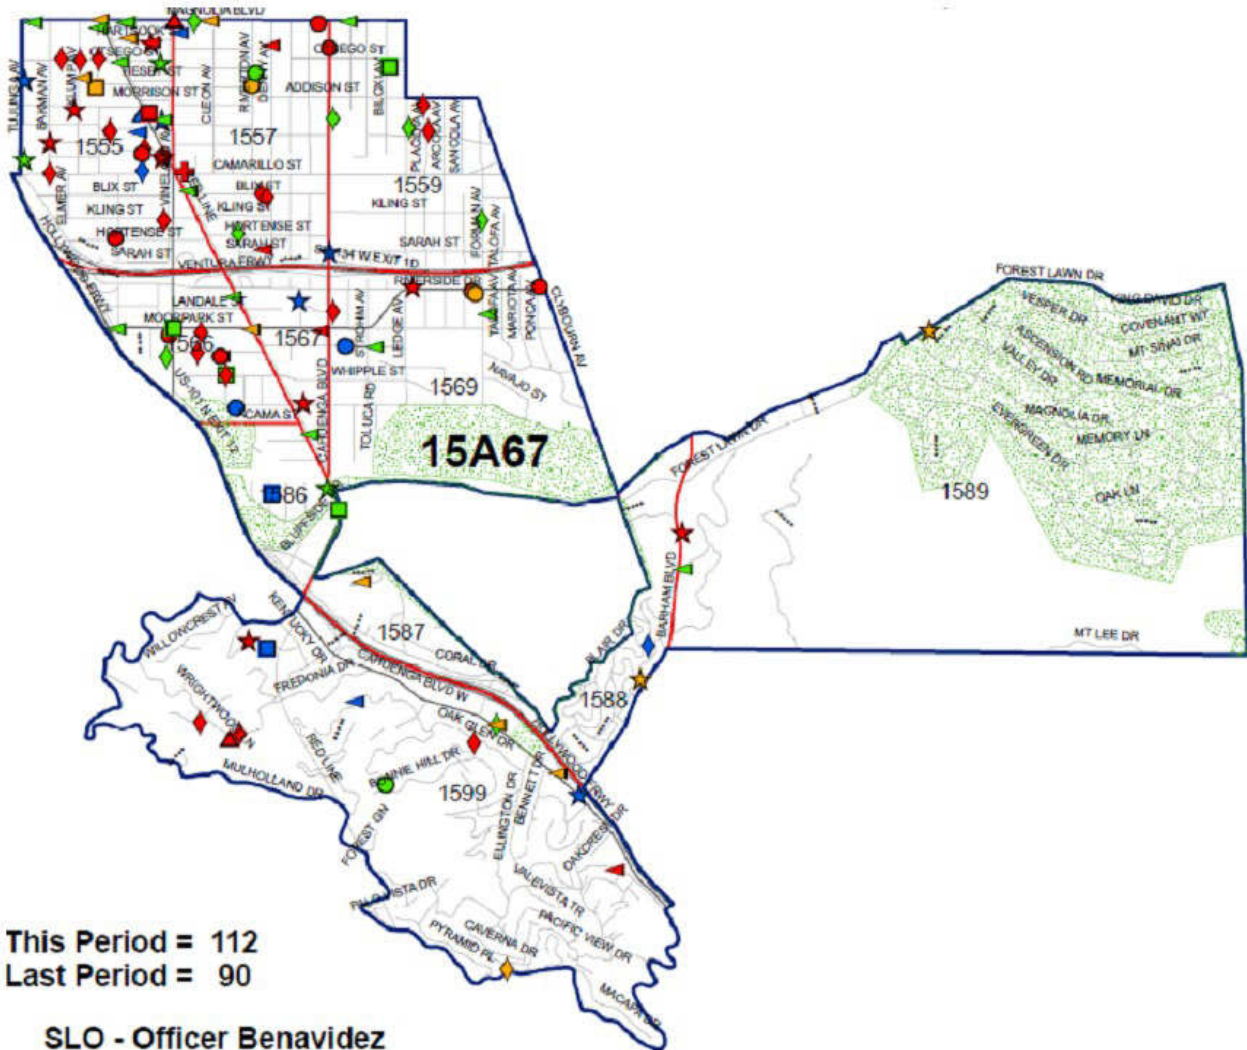

MARCH 2017

North Hollywood Area Basic Car 15A67 - Part I Crimes March 1 through March 31, 2017

JANUARY 2017*

North Hollywood Area Basic Car 15A67 - Part I Crimes January 1 through January 31, 2016

This Period = 94
Last Period = 116

SLO - Officer Benavidez

Watch 2 = AM2/PM1 = 0600 to 1759 Watch 3 = PM2/AM1 = 1800 to 0559
AM1 = 0000 to 0559 AM2 = 0600 to 1159 PM1 = 1200 to 1759 PM2 = 1800 to 2359

- AGG = Aggravated assaults, battery, domestic violence etc.
- ◆ BTFV = Burglary/Theft from Motor Vehicles (car break-ins)
- BURG = Burglaries, residences and commercial businesses being broken into
- ★ GTA = Grand Theft Auto (Stolen cars)
- ▲ ROBB = Robbery (a theft committed by force or fear)
- ◄ THEFT = Petty theft.

* This map is marked as January 2016, but it is the January 2017 crime map. Officer Rob Benavidez emailed CPPOA President Krista Michaels that he forgot to change the date.

DECEMBER 2016

North Hollywood Area Basic Car 15A67 - Part I Crimes December 1 through December 31, 2016

This Period = 112
Last Period = 90

SLO - Officer Benavidez

Watch 2 = AM2/PM1 = 0600 to 1759 Watch 3 = PM2/AM1 = 1800 to 0559
AM1 = 0000 to 0559 AM2 = 0600 to 1159 PM1 = 1200 to 1759 PM2 = 1800 to 2359

- AGG = Aggravated assaults, battery, domestic violence etc.
- ◆ BTFV = Burglary/Theft from Motor Vehicles (car break-ins)
- BURG = Burglaries, residences and commercial businesses being broken into
- ★ GTA = Grand Theft Auto (Stolen cars)
- ▲ ROBB = Robbery (a theft committed by force or fear)
- ◄ THEFT = Petty theft.