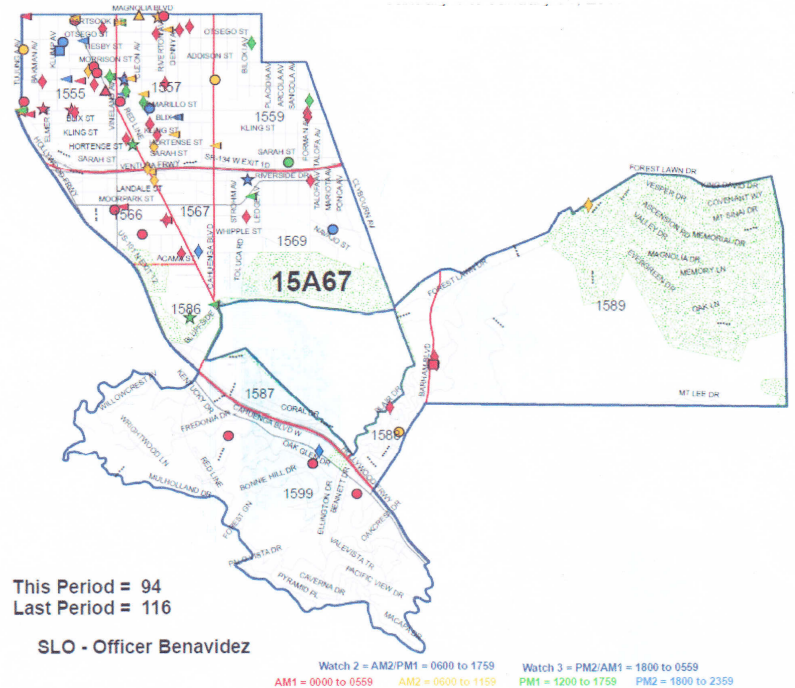

JANUARY 2015

North Hollywood Area Basic Car 15A67 - Part I Crimes January 1 through January 31, 2015

- AGG = Aggravated assaults, battery, domestic violence etc.
- ♦ BTFV = Burglary/Theft from Motor Vehicles (car break-ins)
- BURG = Burglaries, residences and commercial businesses being broken into
- ★ GTA = Grand Theft Auto (Stolen cars)
- ▲ ROBB = Robbery (a theft committed by force or fear)
- ◄ THEFT = Petty theft.

JANUARY 2017*

North Hollywood Area Basic Car 15A67 - Part I Crimes January 1 through January 31, 2016

This Period = 94
 Last Period = 116

SLO - Officer Benavidez

- AGG = Aggravated assaults, battery, domestic violence etc.
- ♦ BTFV = Burglary/Theft from Motor Vehicles (car break-ins)
- BURG = Burglaries, residences and commercial businesses being broken into
- ★ GTA = Grand Theft Auto (Stolen cars)
- ▲ ROBB = Robbery (a theft committed by force or fear)
- ◄ THEFT = Petty theft.