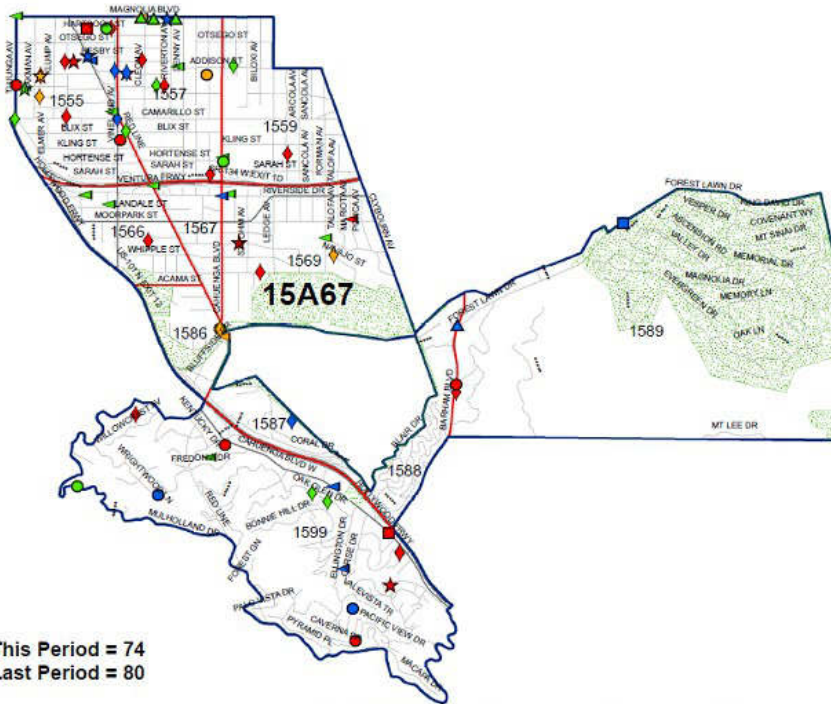

JANUARY 2017*

North Hollywood Area Basic Car 15A67 - Part I Crimes January 1 through January 31, 2016

This Period = 94
 Last Period = 116

SLO - Officer Benavidez

- AGG = Aggravated assaults, battery, domestic violence etc.
- ♦ BTFV = Burglary/Theft from Motor Vehicles (car break-ins)
- BURG = Burglaries, residences and commercial businesses being broken into
- ★ GTA = Grand Theft Auto (Stolen cars)
- ▲ ROBB = Robbery (a theft committed by force or fear)
- ◄ THEFT = Petty theft.

* This map is marked as January 2016, but it is the January 2017 crime map. Officer Rob Benavidez emailed CPPOA President Krista Michaels that he forgot to change the date.

SEPTEMBER 2015

North Hollywood Area Basic Car 15A67 - Part I Crimes September 1 through September 30, 2015

This Period = 74
Last Period = 80

SLO - Officer Benavidez

Watch 2 = AM2/PM1 = 0600 to 1759
AM1 = 0000 to 0559 AM2 = 0600 to 1159
Watch 3 = PM2/AM1 = 1800 to 0559
PM1 = 1200 to 1759 PM2 = 1800 to 2359

- AGG = Aggravated assaults, battery, domestic violence etc.
- ◆ BTFV = Burglary/Theft from Motor Vehicles (car break-ins)
- BURG = Burglaries, residences and commercial businesses being broken into
- ★ GTA = Grand Theft Auto (Stolen cars)
- ▲ ROBB = Robbery (a theft committed by force or fear)
- ◄ THEFT = Petty theft.