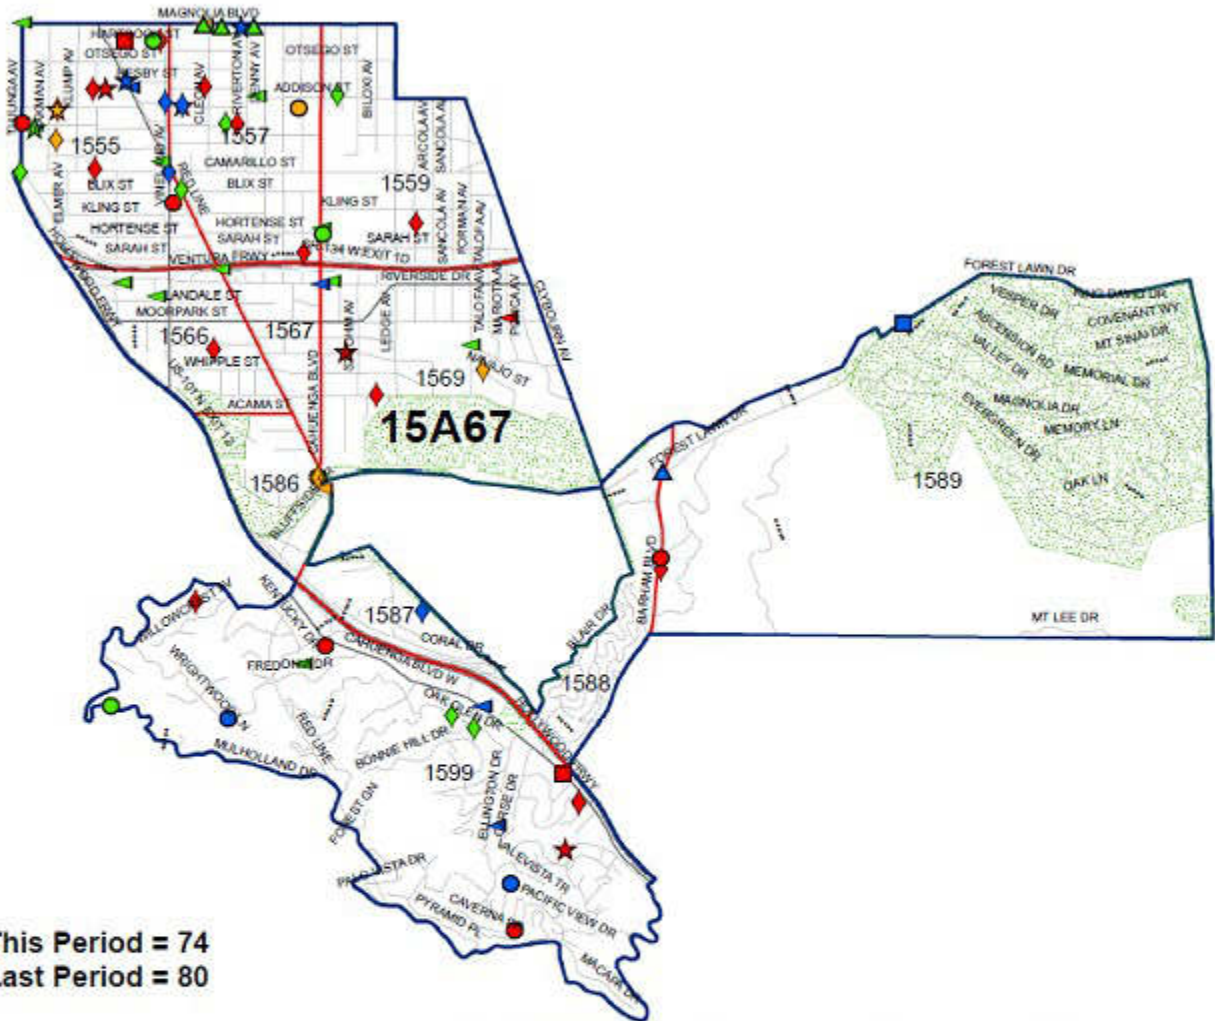

SEPTEMBER 2015

North Hollywood Area Basic Car 15A67 - Part I Crimes September 1 through September 30, 2015

This Period = 74
Last Period = 80

SLO - Officer Benavidez

Watch 2 = AM2/PM1 = 0600 to 1759   Watch 3 = PM2/AM1 = 1800 to 0559
AM1 = 0000 to 0559   AM2 = 0600 to 1159   PM1 = 1200 to 1759   PM2 = 1800 to 2359

- AGG = Aggravated assaults, battery, domestic violence etc.
- BTFV = Burglary/Theft from Motor Vehicles (car break-ins)
- BURG = Burglaries, residences and commercial businesses being broken into
- ★ GTA = Grand Theft Auto (Stolen cars)
- ▲ ROBB = Robbery (a theft committed by force or fear)
- ◄ THEFT = Petty theft.