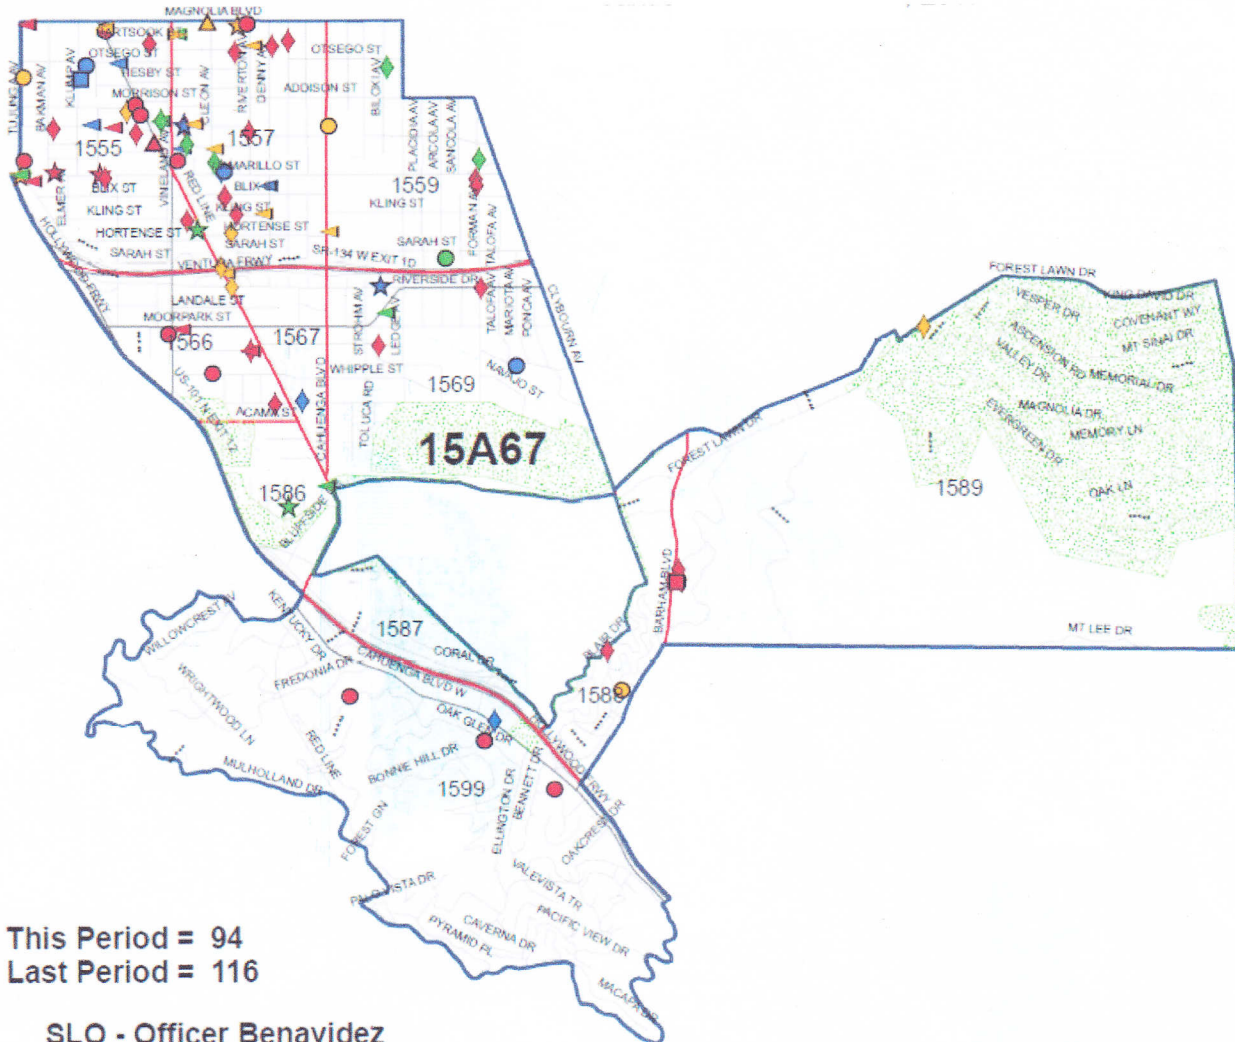

MARCH 2017

North Hollywood Area Basic Car 15A67 - Part I Crimes March 1 through March 31, 2017

JANUARY 2017*

North Hollywood Area Basic Car 15A67 - Part I Crimes January 1 through January 31, 2016

This Period = 94
Last Period = 116

SLO - Officer Benavidez

Watch 2 = AM2/PM1 = 0600 to 1759 Watch 3 = PM2/AM1 = 1800 to 0559
AM1 = 0000 to 0559 AM2 = 0600 to 1159 PM1 = 1200 to 1759 PM2 = 1800 to 2359

- AGG = Aggravated assaults, battery, domestic violence etc.
- ◆ BTFV = Burglary/Theft from Motor Vehicles (car break-ins)
- BURG = Burglaries, residences and commercial businesses being broken into
- ★ GTA = Grand Theft Auto (Stolen cars)
- ▲ ROBB = Robbery (a theft committed by force or fear)
- ◄ THEFT = Petty theft.

* This map is marked as January 2016, but it is the January 2017 crime map. Officer Rob Benavidez emailed CPPOA President Krista Michaels that he forgot to change the date.

DECEMBER 2016

North Hollywood Area Basic Car 15A67 - Part I Crimes December 1 through December 31, 2016