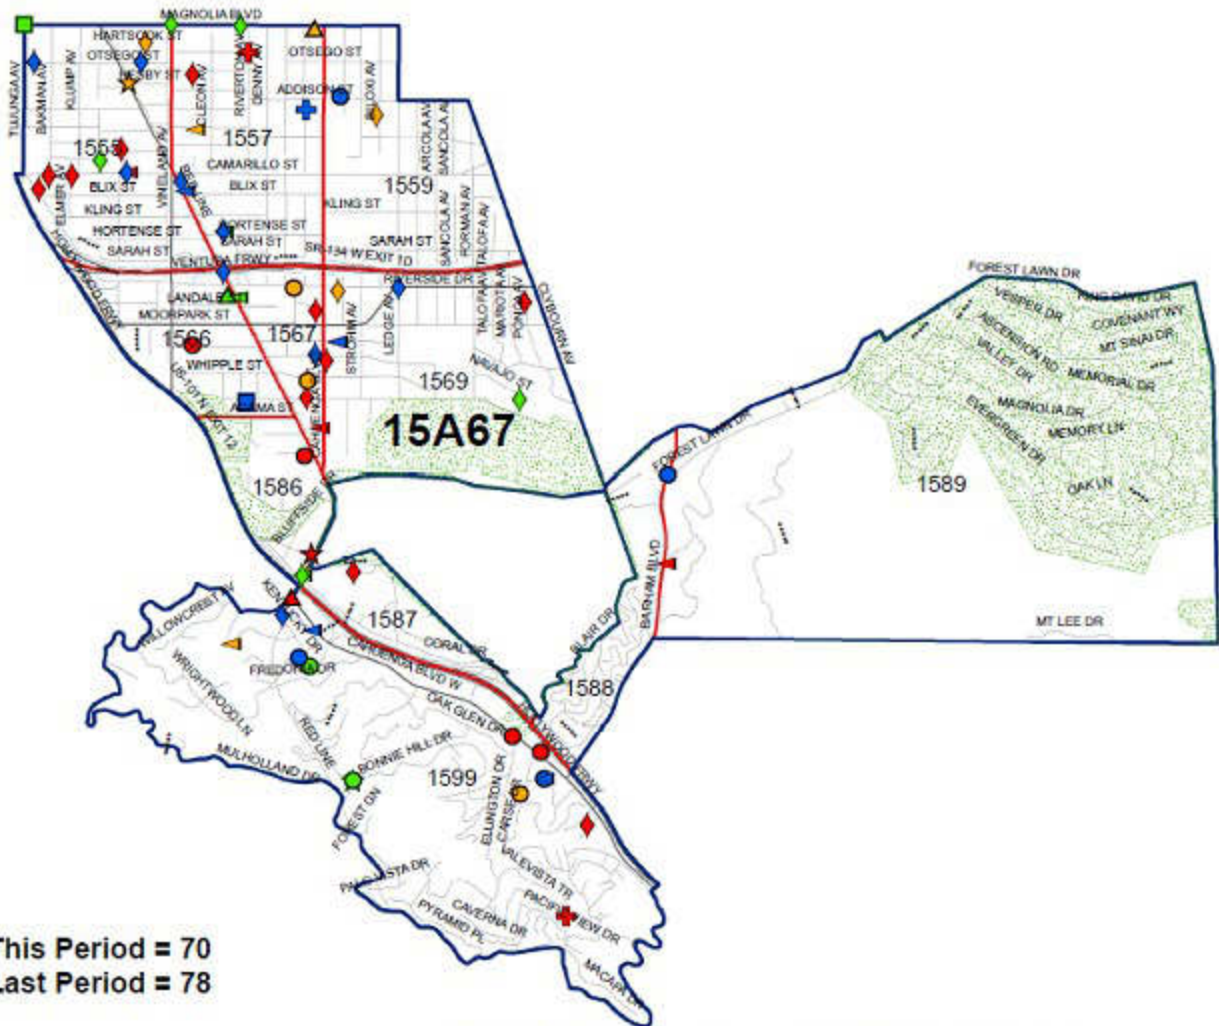

AUGUST 2015

North Hollywood Area Basic Car 15A67 - Part I Crimes August 1 through August 31, 2015

This Period = 70
Last Period = 78

SLO - Officer Benavidez

Watch 2 - AM2/PM1 = 0600 to 1759   Watch 3 = PM2/AM1 = 1800 to 0559
AM1 = 0000 to 0559   AM2 = 0600 to 1159   PM1 = 1200 to 1759   PM2 = 1800 to 2359

- AGG = Aggravated assaults, battery, domestic violence etc.
- BTFV = Burglary/Theft from Motor Vehicles (car break-ins)
- BURG = Burglaries, residences and commercial businesses being broken into
- ★ GTA = Grand Theft Auto (Stolen cars)
- ▲ ROBB = Robbery (a theft committed by force or fear)
- ◄ THEFT = Petty theft.