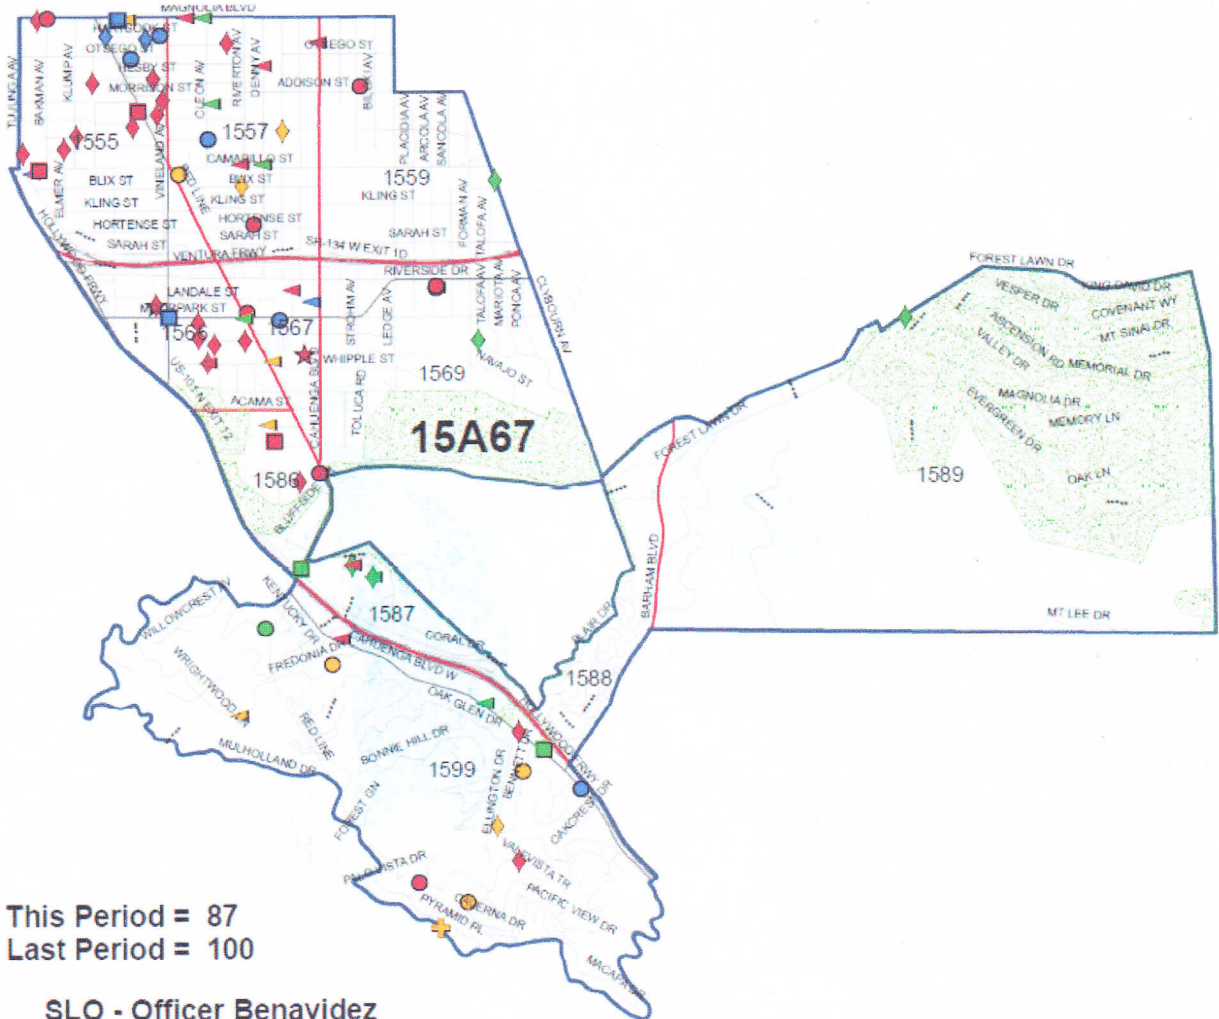

MARCH 2017

North Hollywood Area Basic Car 15A67 - Part I Crimes March 1 through March 31, 2017

JANUARY 2017*

North Hollywood Area Basic Car 15A67 - Part I Crimes January 1 through January 31, 2016

This Period = 94
Last Period = 116

SLO - Officer Benavidez

Watch 2 = AM2/PM1 = 0600 to 1759 Watch 3 = PM2/AM1 = 1800 to 0559
AM1 = 0000 to 0559 AM2 = 0600 to 1159 PM1 = 1200 to 1759 PM2 = 1800 to 2359

- AGG = Aggravated assaults, battery, domestic violence etc.
- ◆ BTFV = Burglary/Theft from Motor Vehicles (car break-ins)
- BURG = Burglaries, residences and commercial businesses being broken into
- ★ GTA = Grand Theft Auto (Stolen cars)
- ▲ ROBB = Robbery (a theft committed by force or fear)
- ◄ THEFT = Petty theft.

* This map is marked as January 2016, but it is the January 2017 crime map. Officer Rob Benavidez emailed CPPOA President Krista Michaels that he forgot to change the date.

DECEMBER 2016

North Hollywood Area Basic Car 15A67 - Part I Crimes December 1 through December 31, 2016